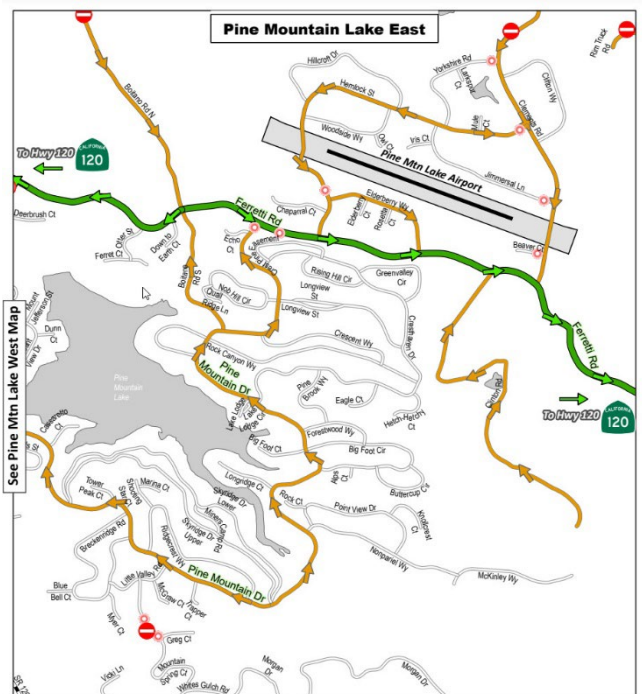

# CERT Groveland/Big Oak Flat/Moccasin

Groveland Community Services District • 18966 Ferretti Road, Groveland CA 95321

Groveland, California

1/5/2023 3:56 PM

[GrovelandCERT@gmail.com](mailto:GrovelandCERT@gmail.com)