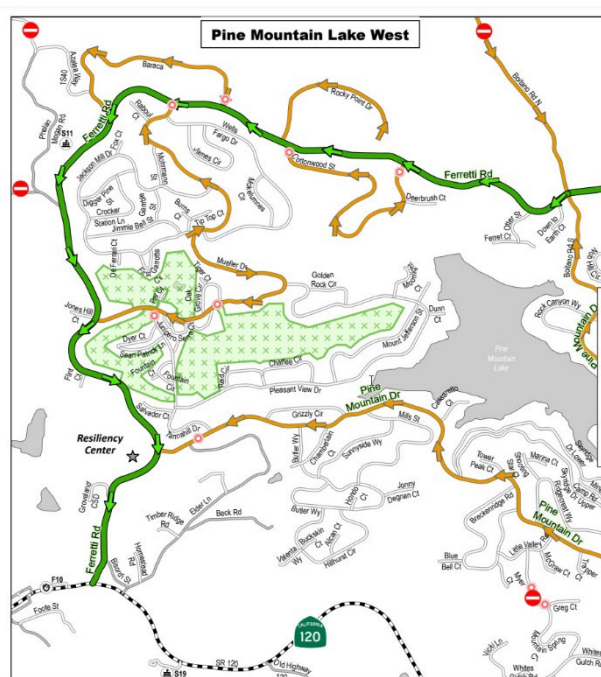

CERT Groveland/Big Oak Flat/Moccasin

Groveland Community Services District • 18966 Ferretti Road, Groveland CA 95321

Groveland, California

1/5/2023 3:56 PM

GrovelandCERT@gmail.com

FB – CERT – Groveland Area Community Emergency Response Team
ND – CERT – Groveland Area Community Emergency Response Team