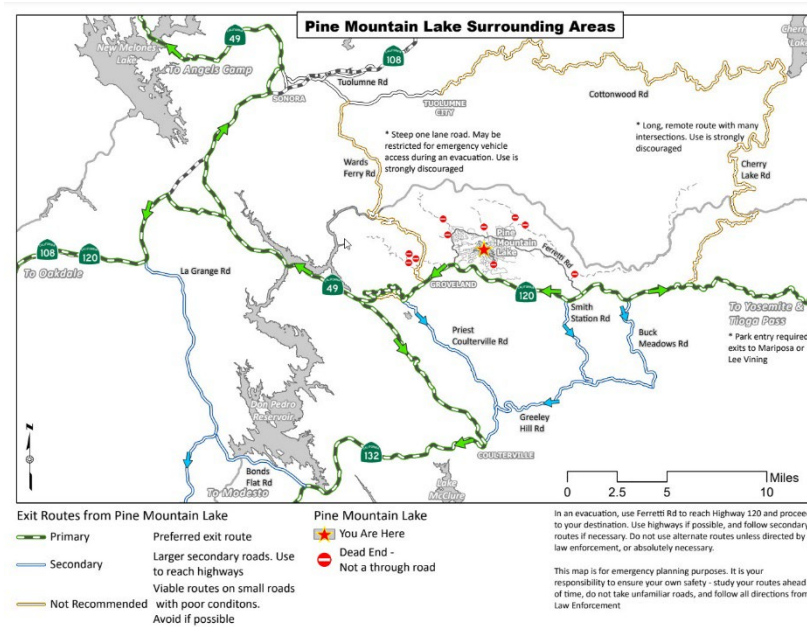

# CERT Groveland/Big Oak Flat/Moccasin

Groveland Community Services District • 18966 Ferretti Road, Groveland CA 95321

Groveland, California

1/5/2023 3:56 PM

[GrovelandCERT@gmail.com](mailto:GrovelandCERT@gmail.com)