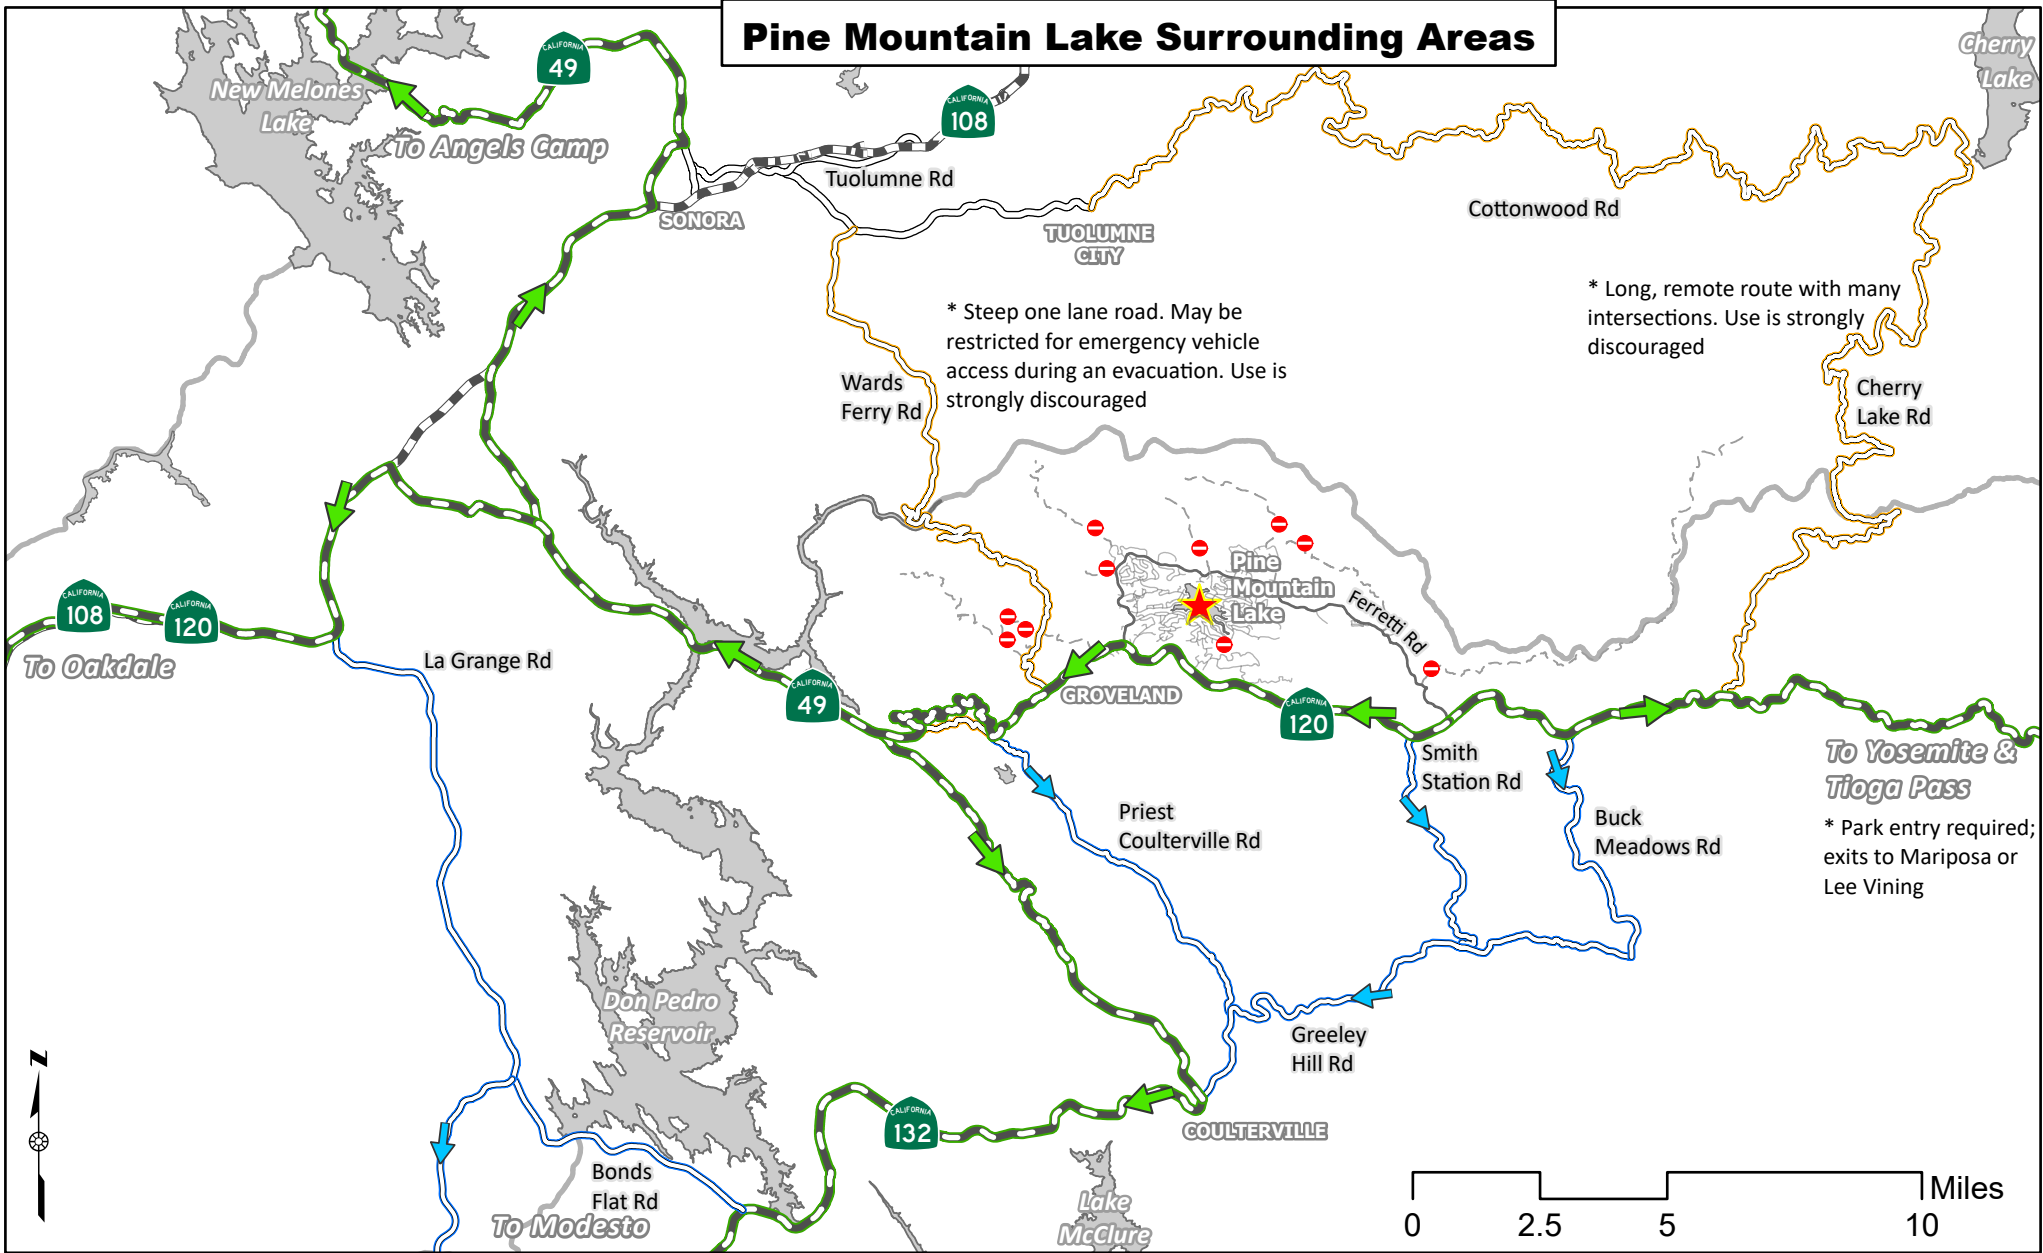

Pine Mountain Lake Surrounding Areas

Exit Routes from Pine Mountain Lake

-  Primary Preferred exit route
-  Secondary Larger secondary roads. Use to reach highways
-  Not Recommended Viable routes on small roads with poor conditions. Avoid if possible

Pine Mountain Lake

-  You Are Here
-  Dead End - Not a through road

In an evacuation, use Ferretti Rd to reach Highway 120 and proceed to your destination. Use highways if possible, and follow secondary routes if necessary. Do not use alternate routes unless directed by law enforcement, or absolutely necessary.

This map is for emergency planning purposes. It is your responsibility to ensure your own safety - study your routes ahead of time, do not take unfamiliar roads, and follow all directions from Law Enforcement