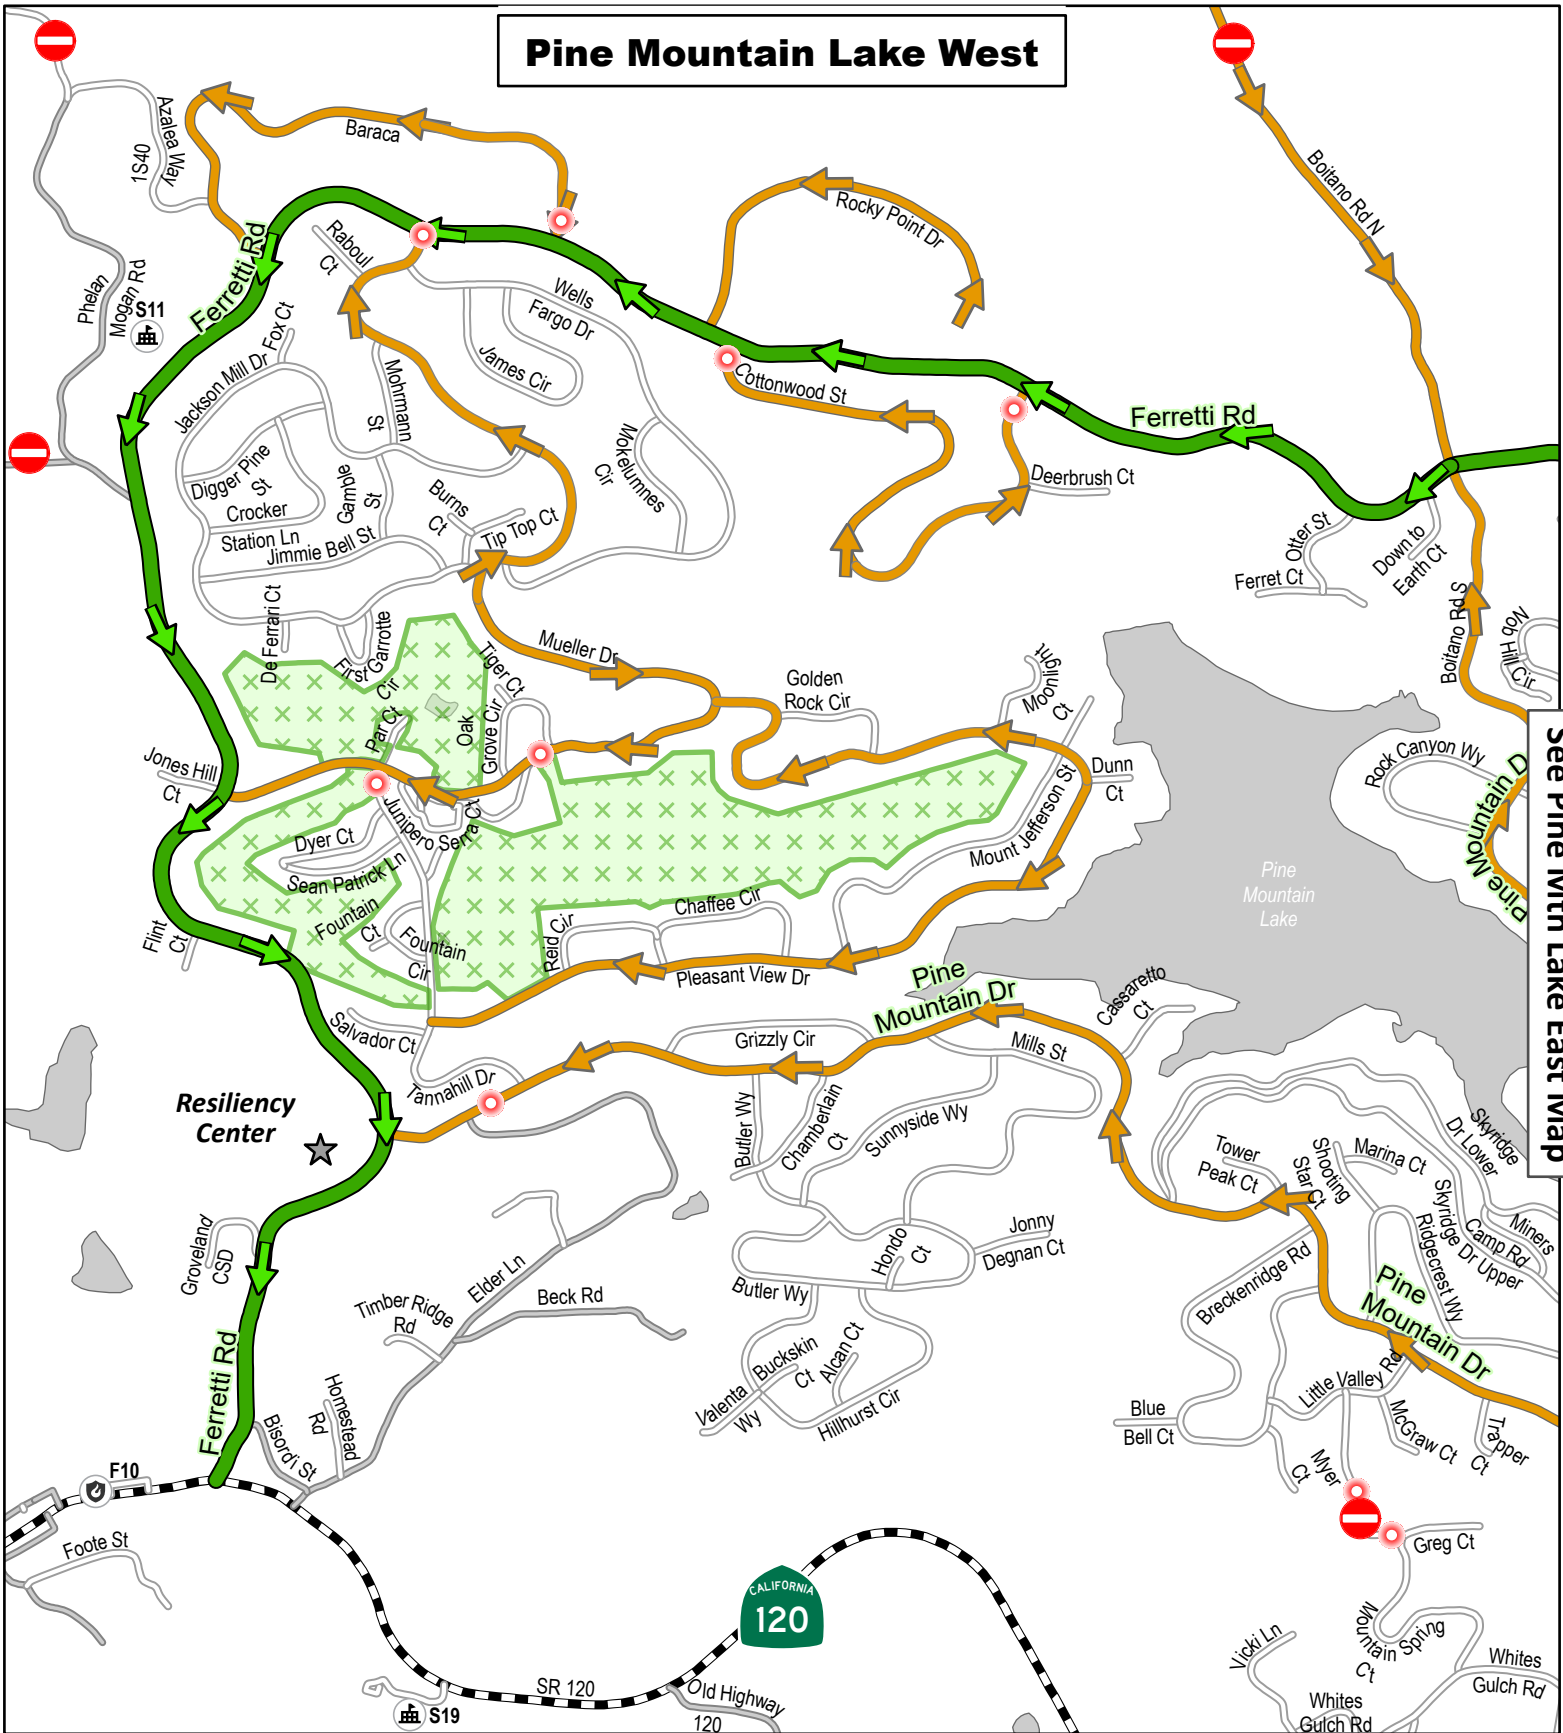

Pine Mountain Lake West

See Pine Mtn Lake East Map

Exit Routes

Primary Route: Hwy 120 via Ferretti Rd

Ferretti Rd

Feeder to Ferretti

County Routes

Hwy

County Road

Local Traffic

Other Roads

Dead End - Not a through road

Gates

Golf Course

Lakes & Reservoirs

Fire Stations

Schools

In an evacuation, use the closest feeder road to reach Ferretti Rd; then, take Ferretti Rd to reach Highway 120. This map is for emergency planning purposes. It is your responsibility to ensure your own safety - study your routes ahead of time, do not take unfamiliar roads, and follow all directions from Law Enforcement

Refer to the Surrounding Area map for additional information after leaving Pine Mountain Lake